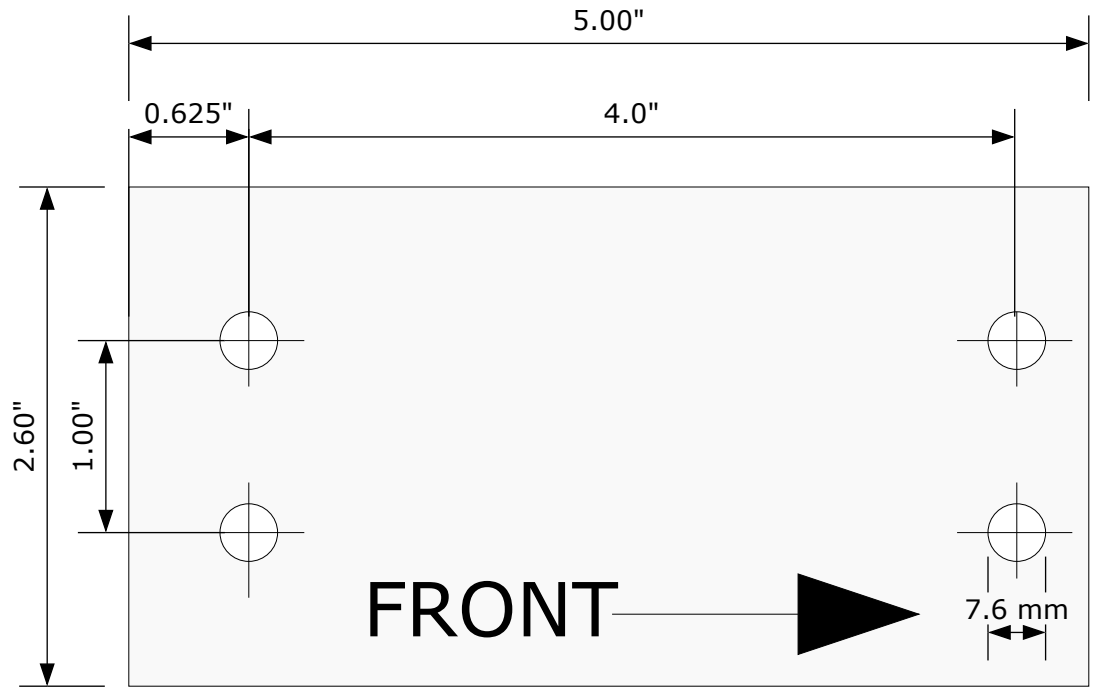

DSD Type 3 Handbrake Base Dimensions

Type 3 Hydraulic Handbrake

C2011-2016 Derek Speare Designs - derekspearedesigns.com
Revision 07142016 - previous versions are obsolete